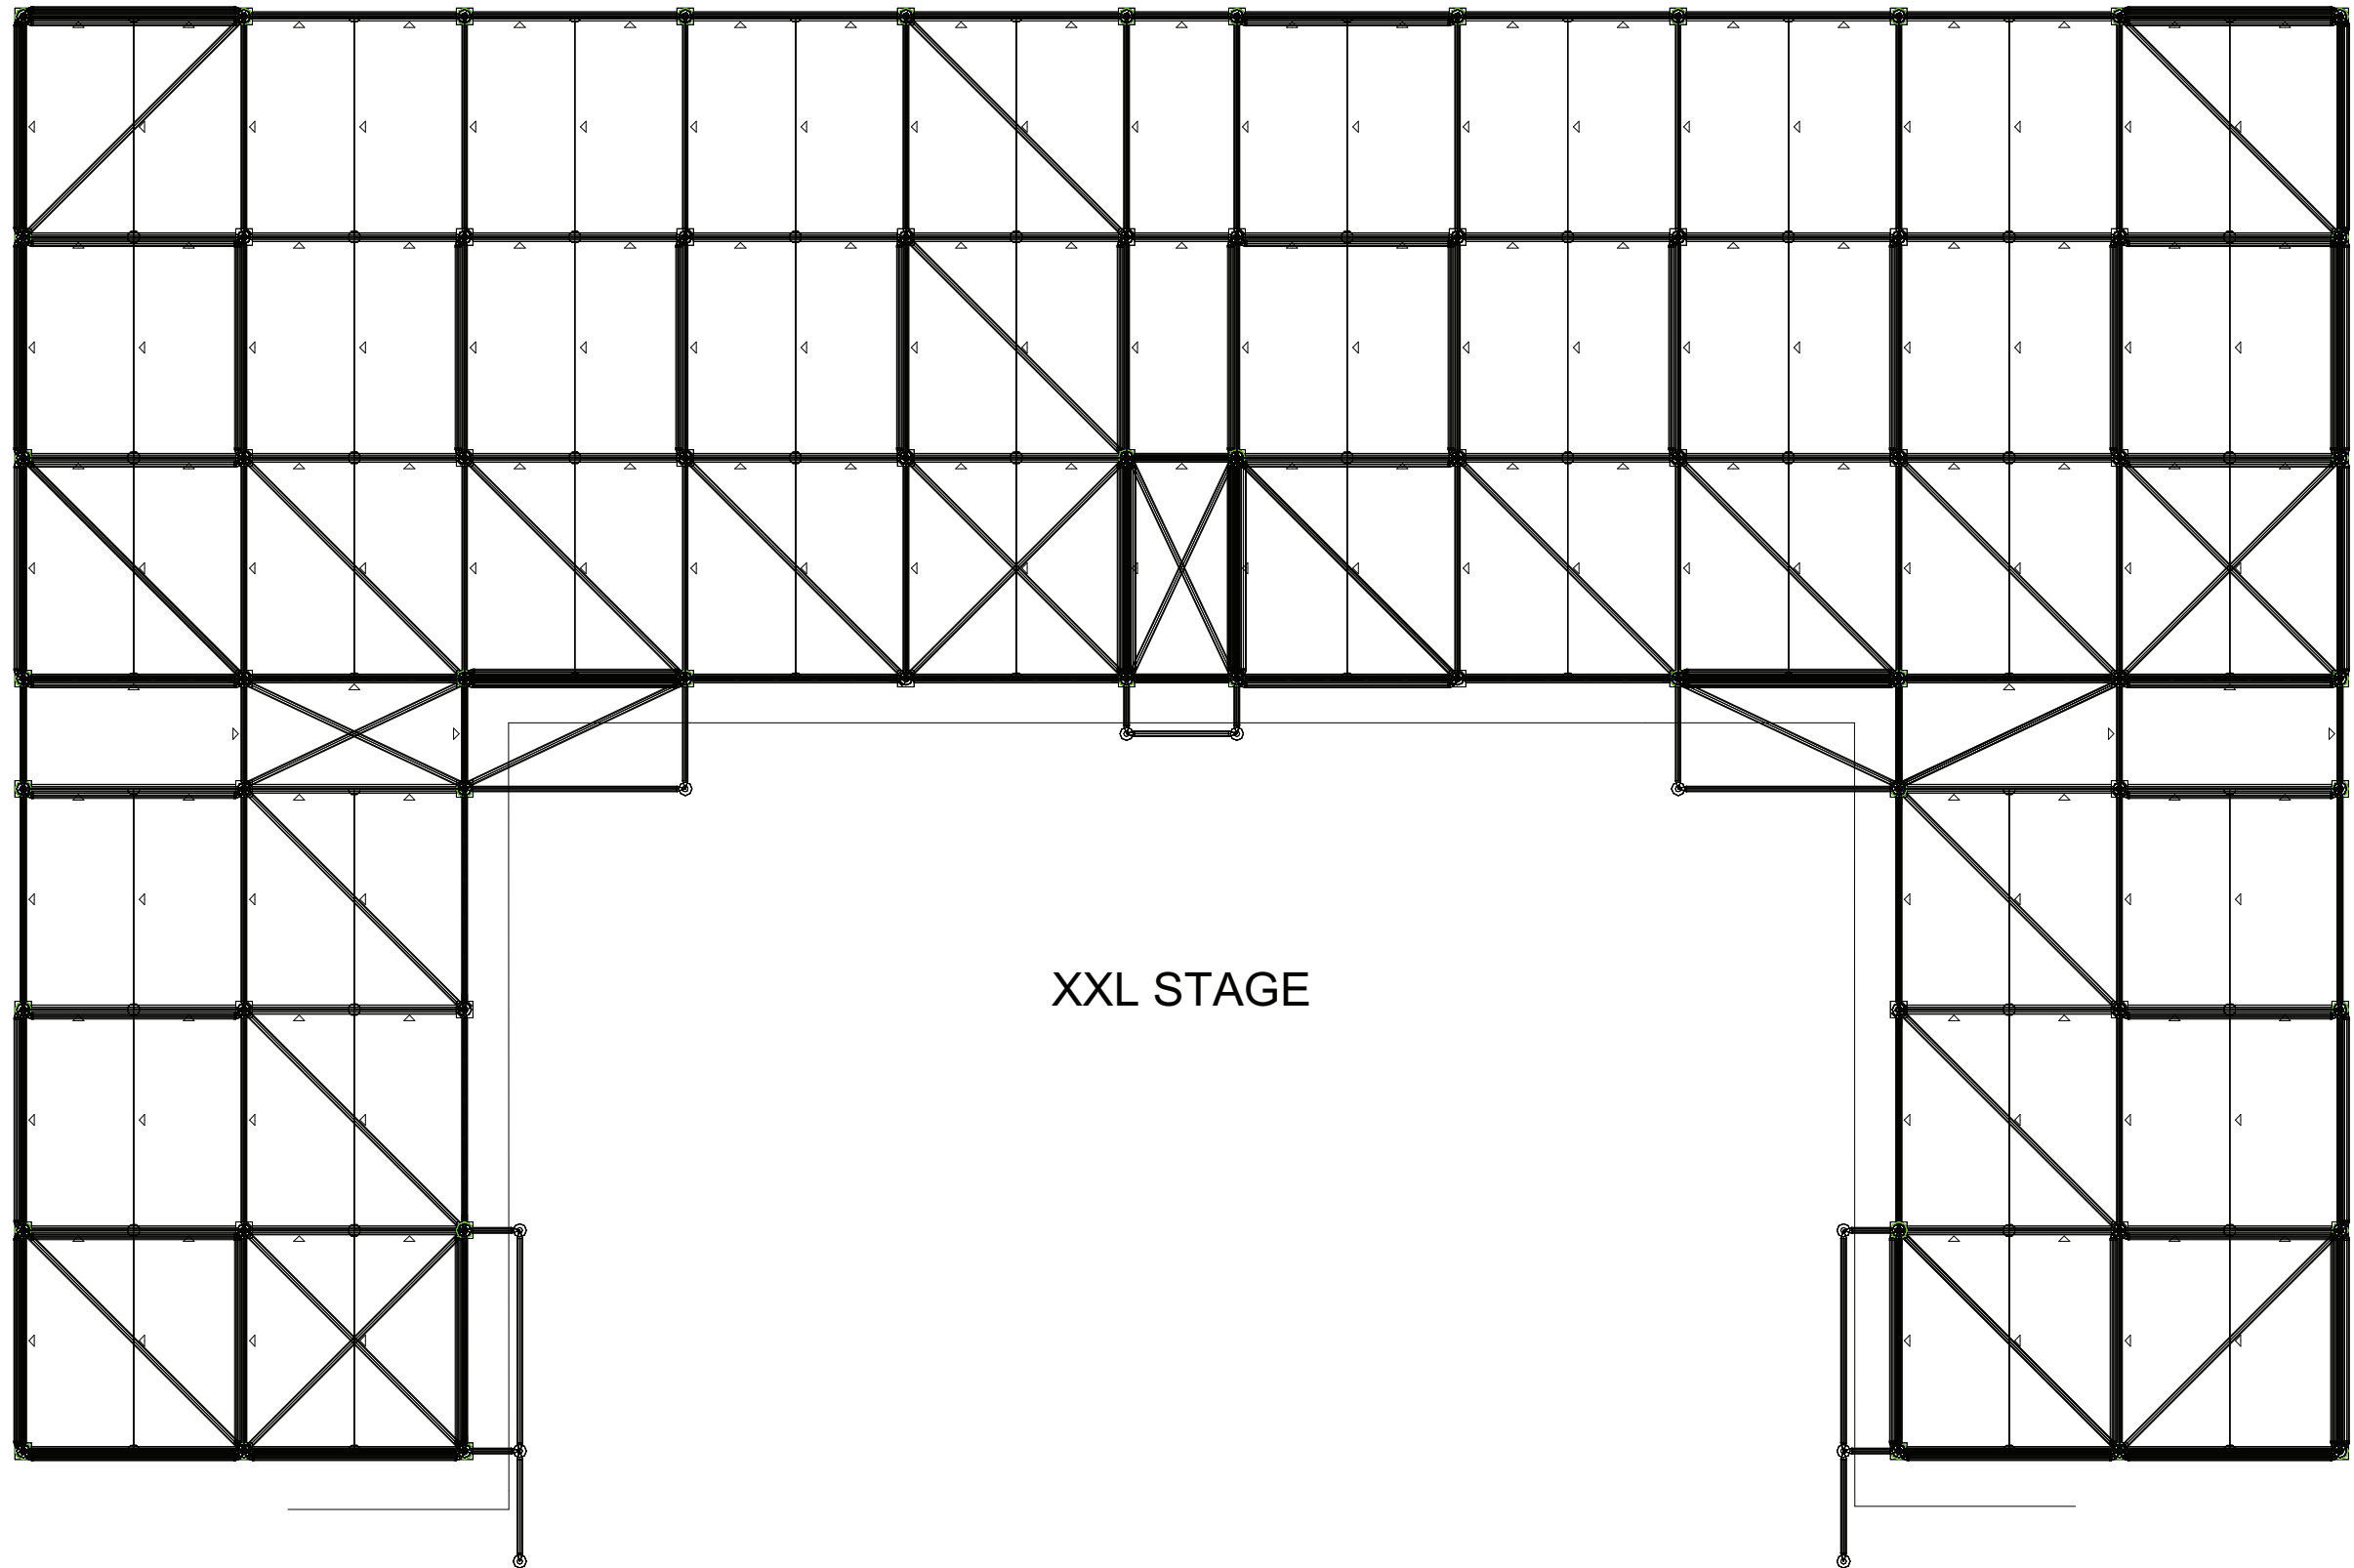

Bak & sidescener for xxl

21m

13m

XXL STAGE